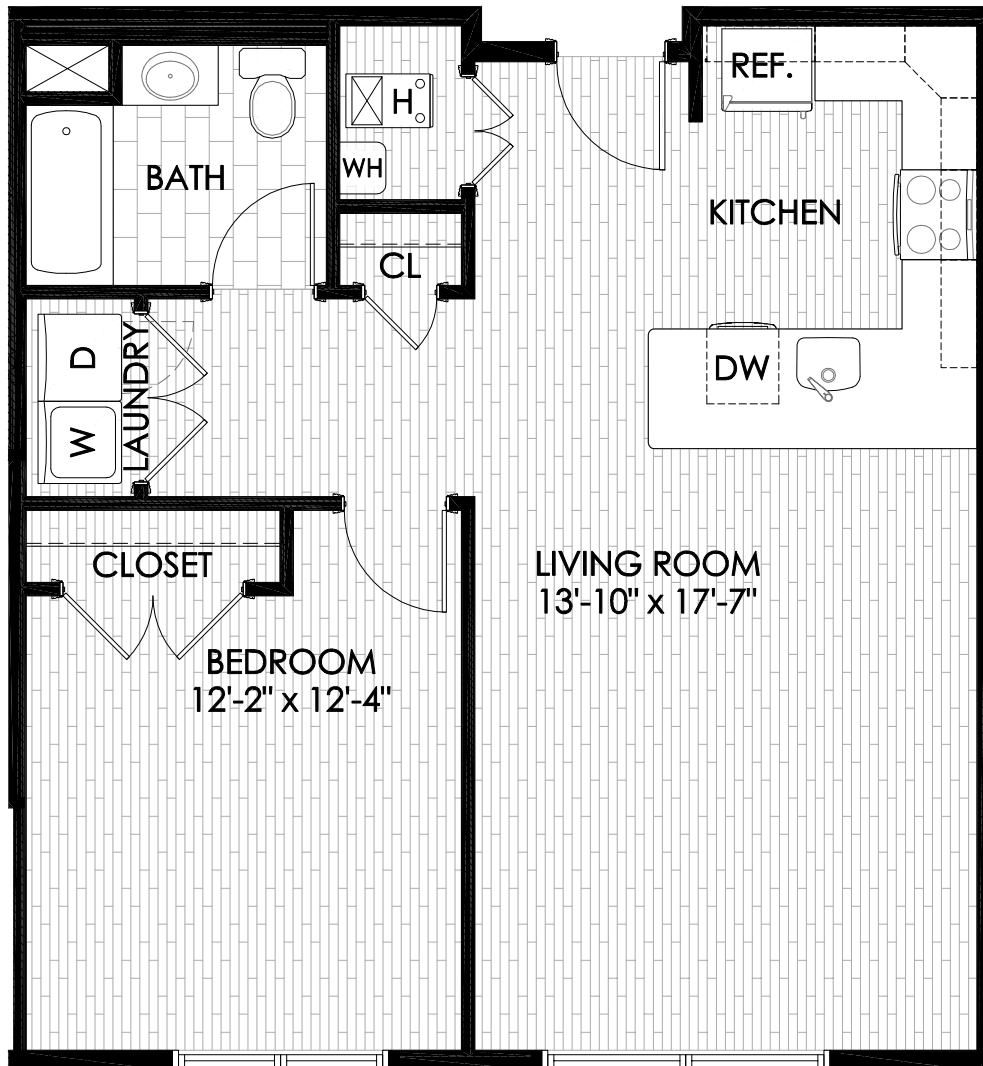

# 255 Tuscan

Apartment Units  
100, 200, and 300  
1 Bedroom, 1 Bath  
Size = 790 SF