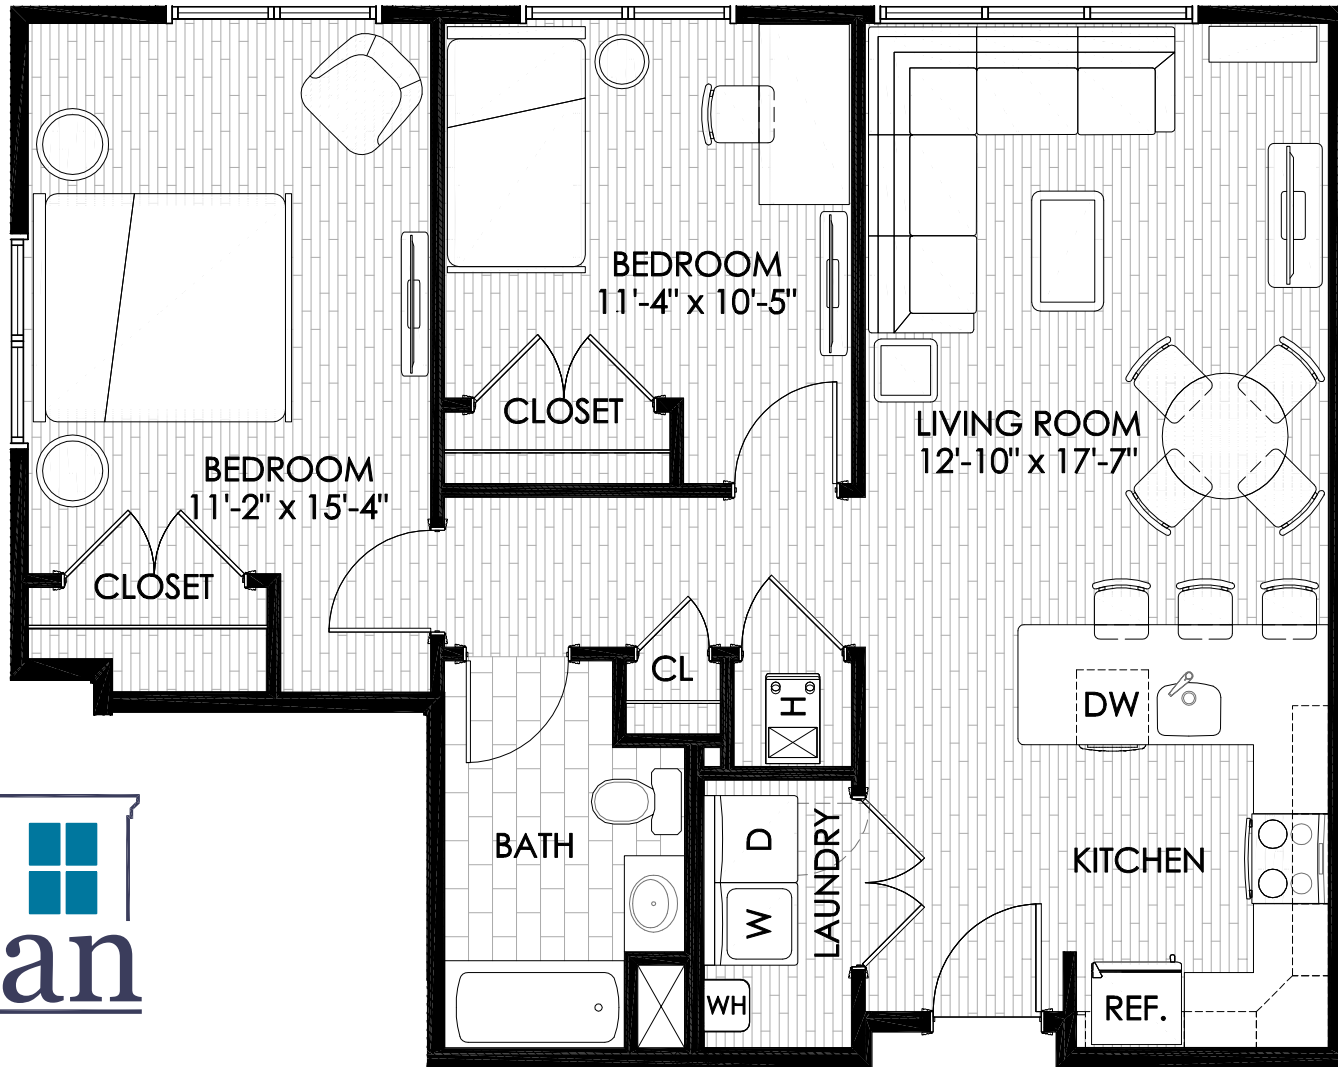

255 Tuscan

Apartment Units
 101, 201, and 301
 2 Bedroom, 1 Bath
 Size = 953 SF

255 Tuscan

Apartment Units
 101, 201, and 301
 2 Bedroom, 1 Bath
 Size = 953 SF