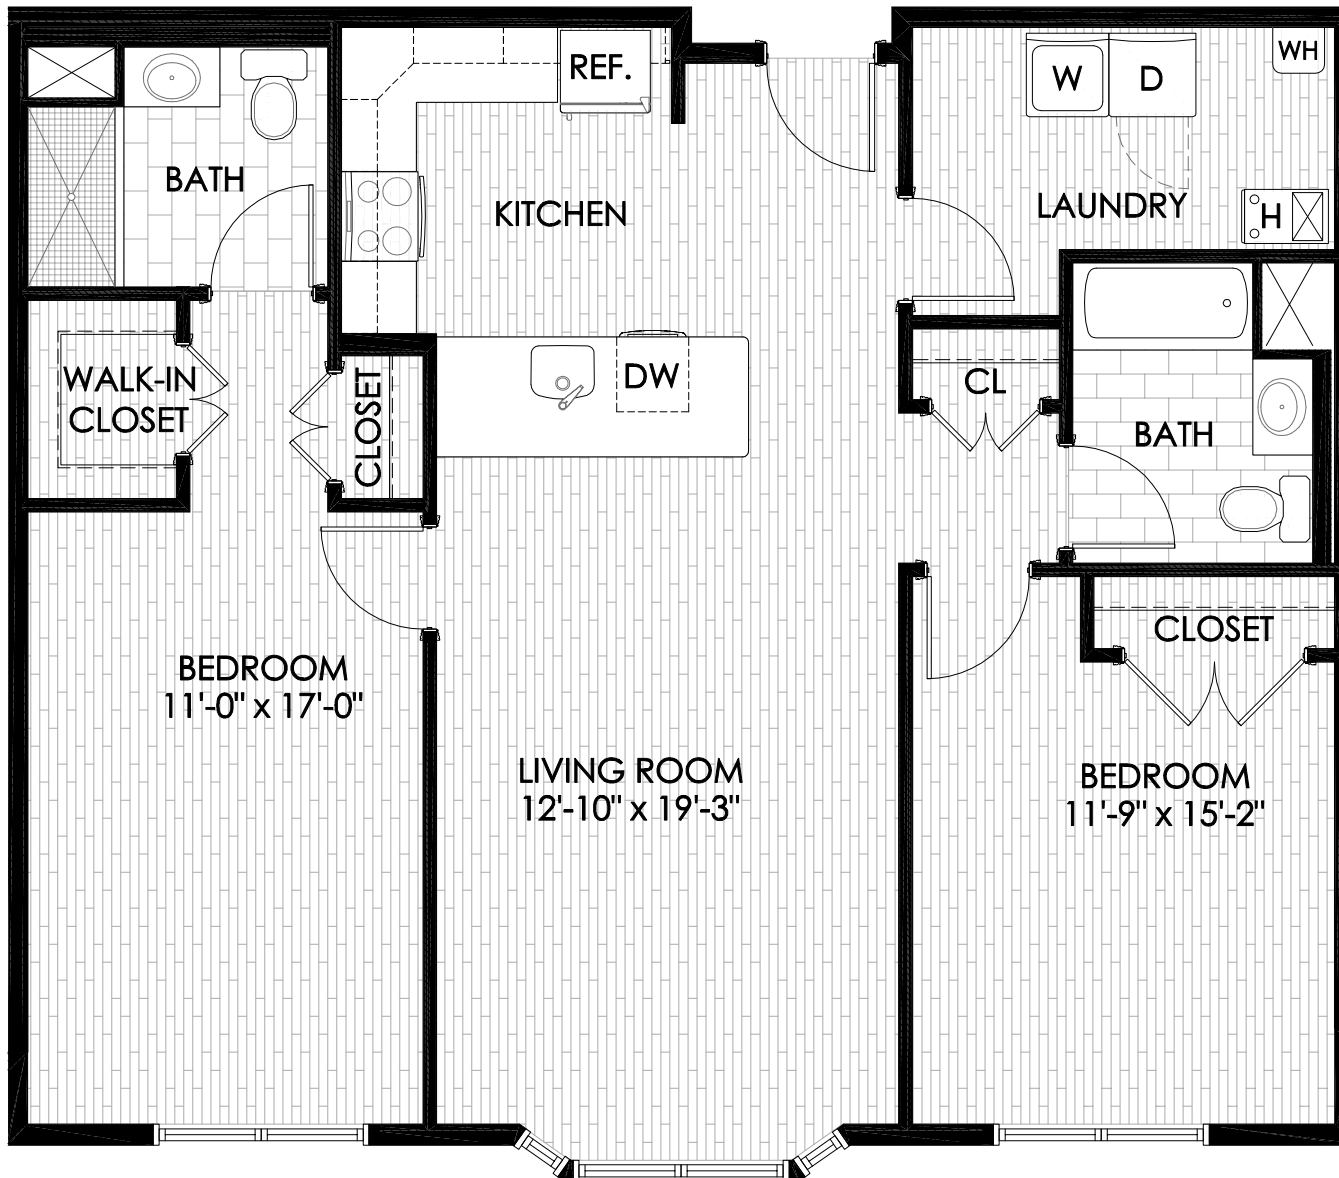

255 Tuscan

Apartment Units
102, 202, and 302
2 Bedroom, 2 Bath
Size = 1,160 SF

255 Tuscan

Apartment Units
102, 202, and 302
2 Bedroom, 2 Bath
Size = 1,160 SF