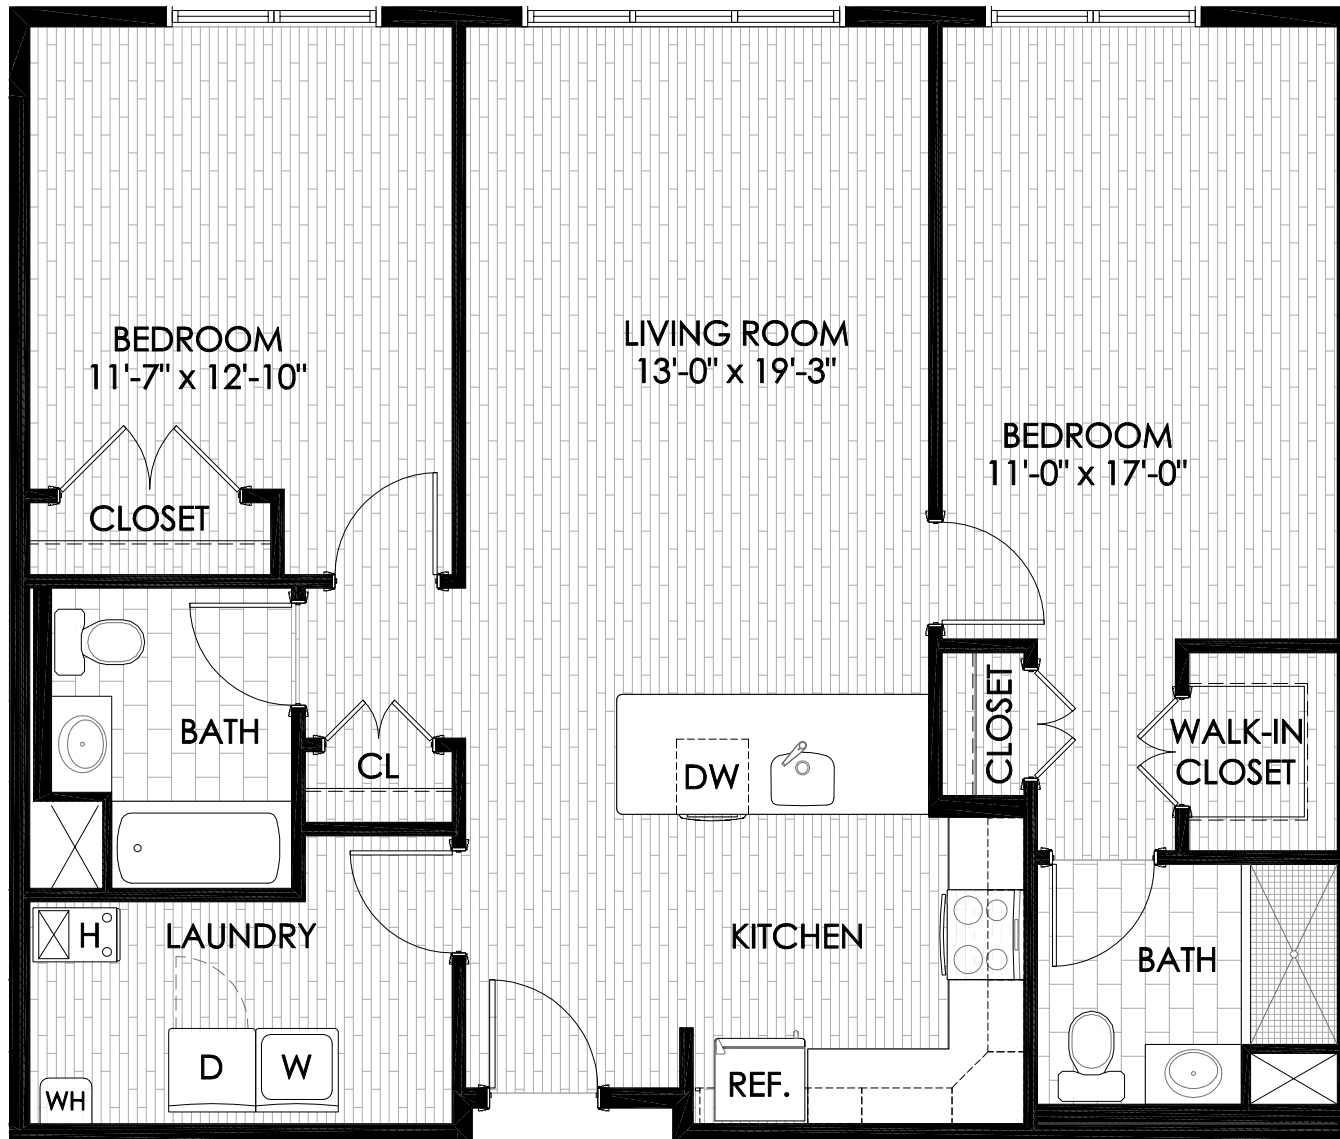

# 255 Tuscan

Apartment Units  
103, 203, and 303  
2 Bedroom, 2 Bath  
Size = 1,152 SF