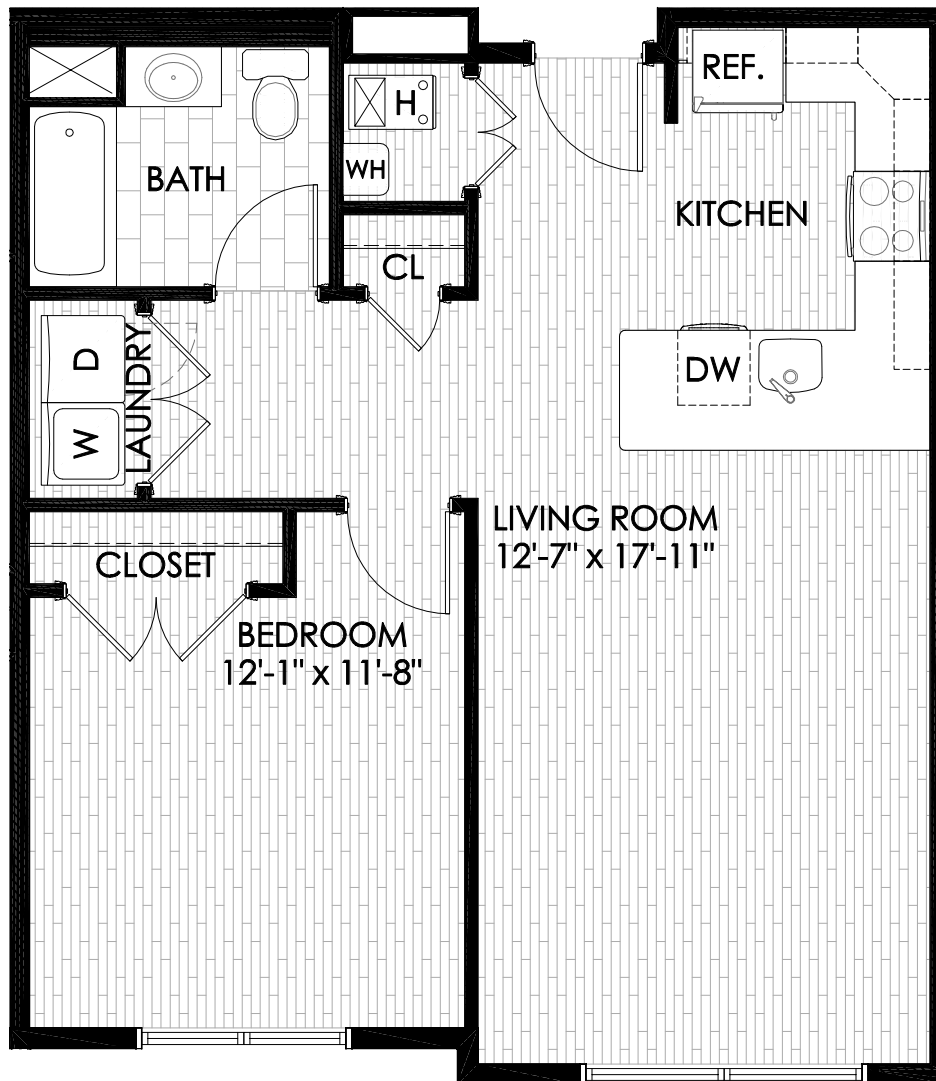

255 Tuscan

Apartment Units
104, 204, and 304
1 Bedroom, 1 Bath
Size = 745 SF

255 Tuscan

Apartment Units
104, 204, and 304
1 Bedroom, 1 Bath
Size = 745 SF