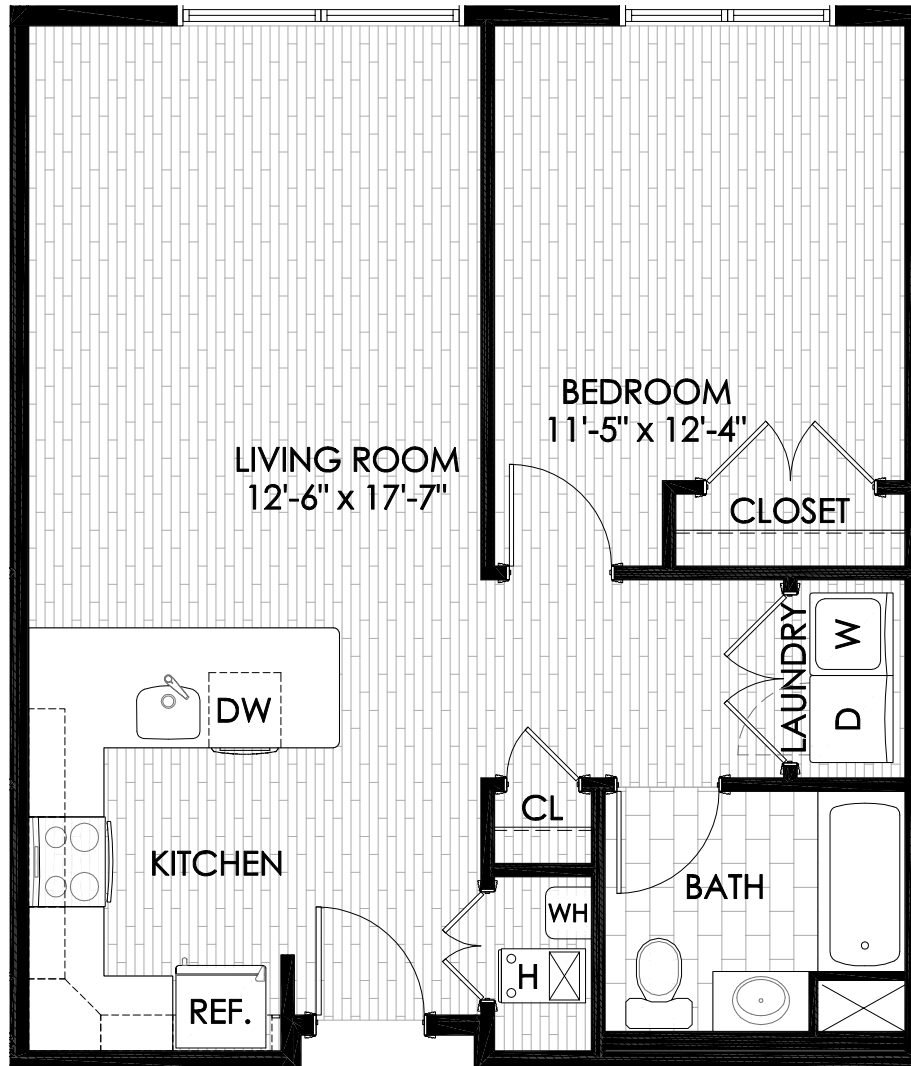

# 255 Tuscan

Apartment Units  
105, 205, and 305  
1 Bedroom, 1 Bath  
Size = 730 SF