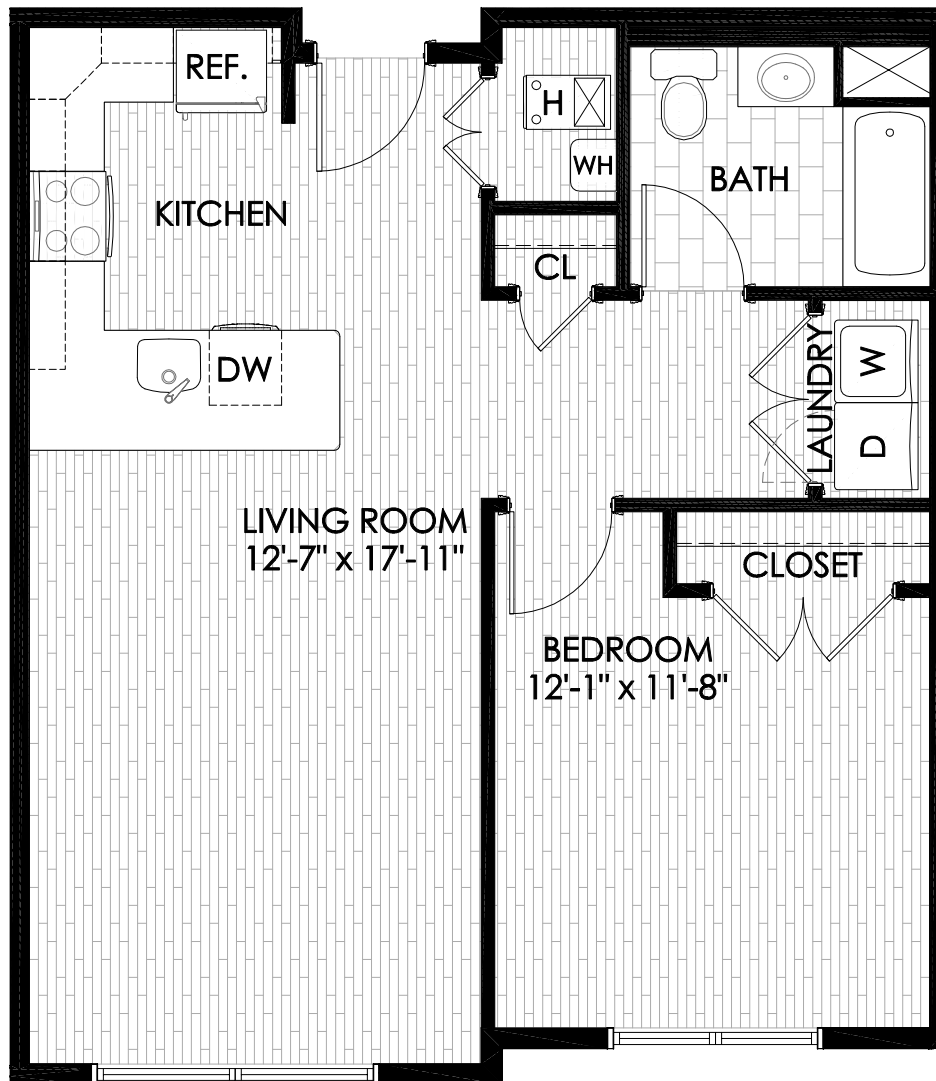

# 255 Tuscan

Apartment Units  
106, 206, and 306  
1 Bedroom, 1 Bath  
Size = 745 SF