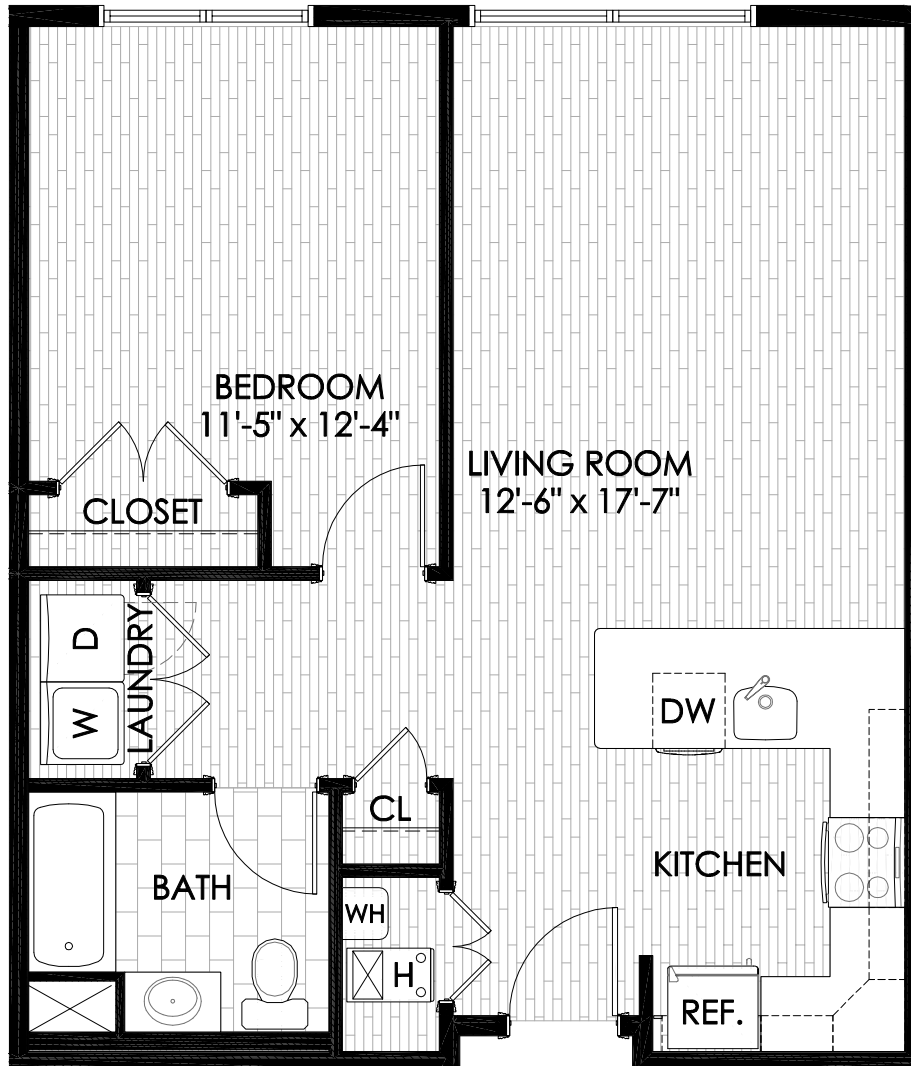

255 Tuscan

Apartment Units
107, 207, and 307
1 Bedroom, 1 Bath
Size = 730 SF

255 Tuscan

Apartment Units
107, 207, and 307
1 Bedroom, 1 Bath
Size = 730 SF