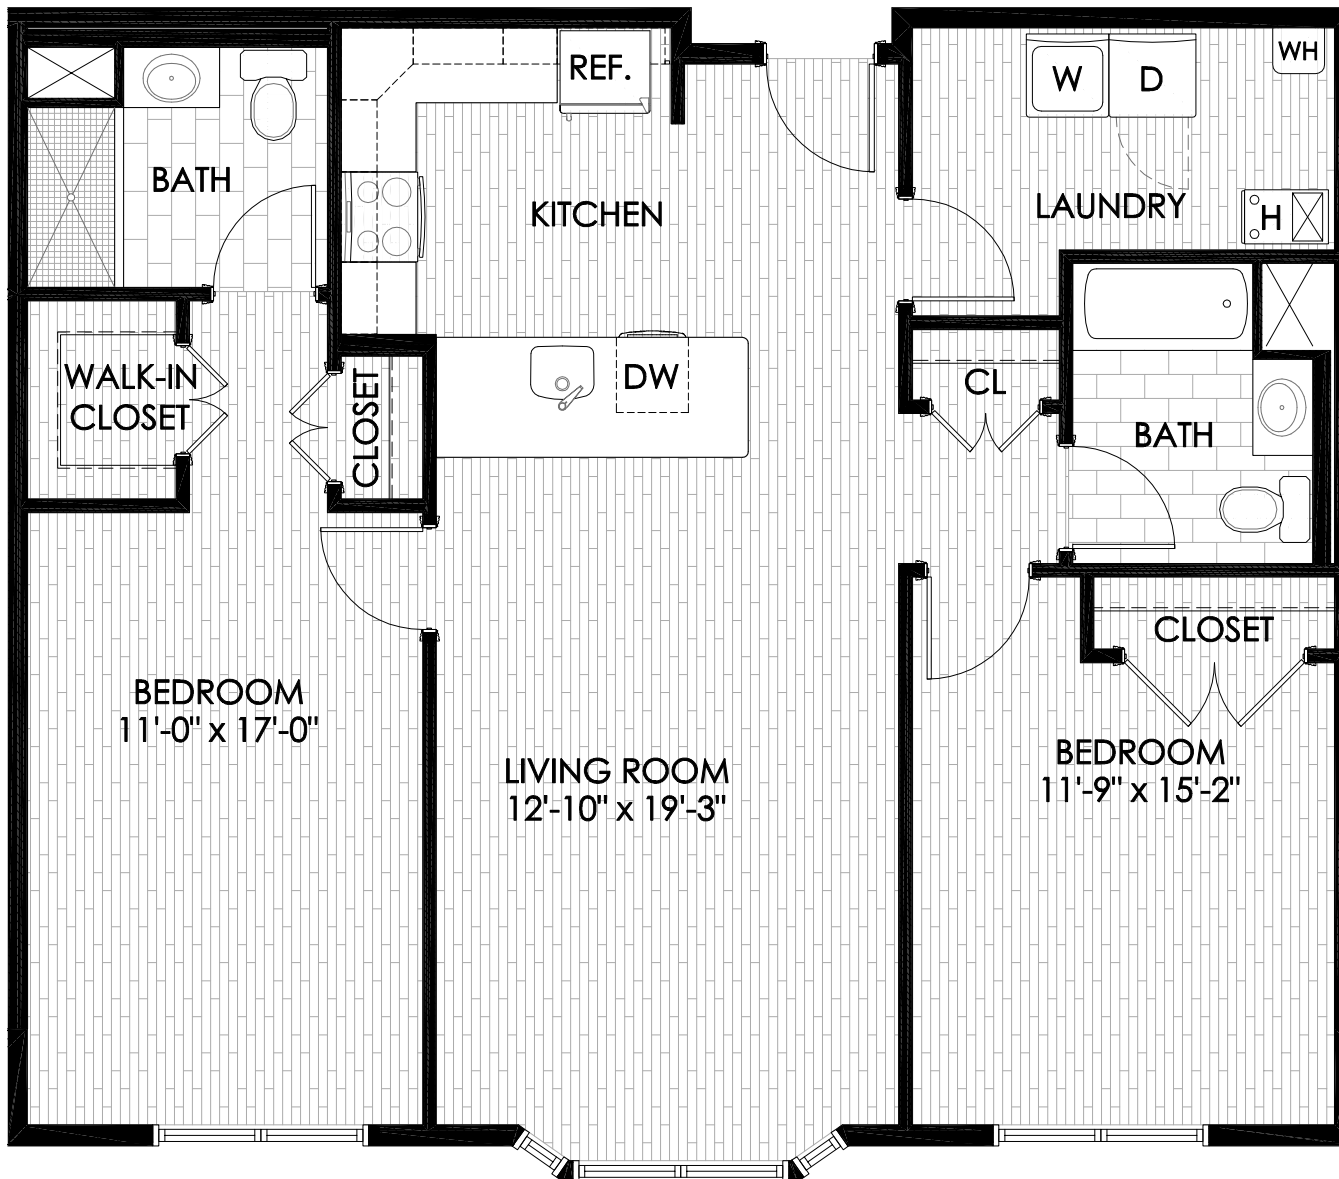

255 Tuscan

Apartment Units
108, 208, and 308
2 Bedroom, 2 Bath
Size = 1,160 SF

255 Tuscan

Apartment Units
108, 208, and 308
2 Bedroom, 2 Bath
Size = 1,160 SF