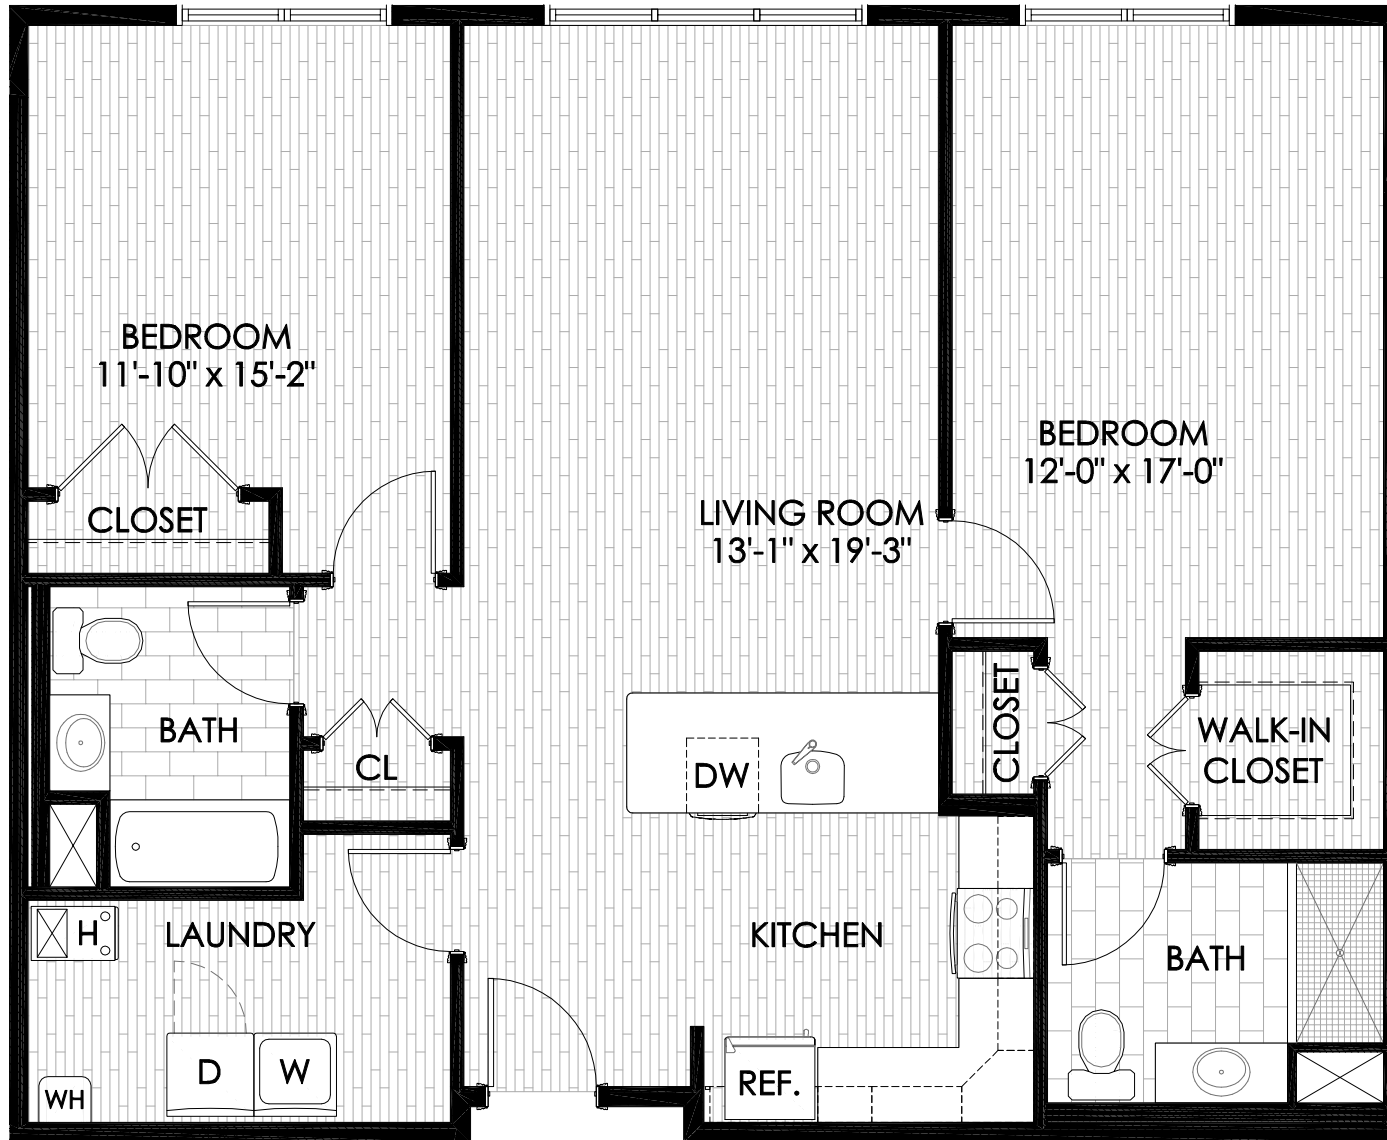

255 Tuscan

Apartment Units
109 and 209
2 Bedroom, 2 Bath
Size = 1,194 SF

255 Tuscan

Apartment Units
109 and 209
2 Bedroom, 2 Bath
Size = 1,194 SF