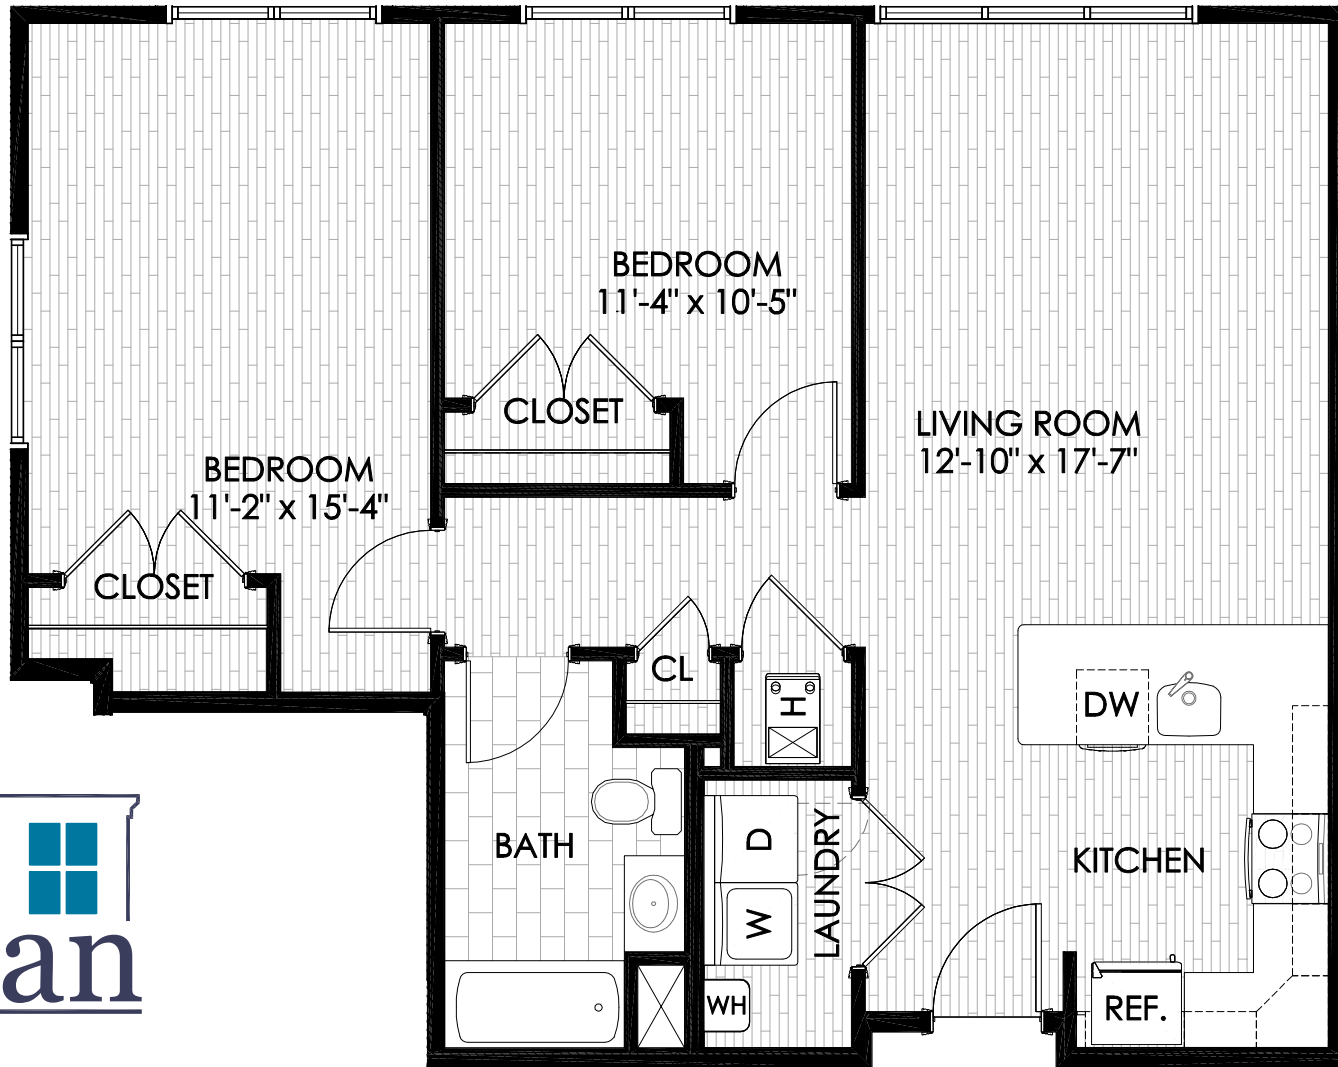

Apartment Units - 101, 201, & 301 - 2 Bedroom, 1 Bath
Size = 953 SF

255 Tuscan

Apartment Units
 101, 201, and 301
 2 Bedroom, 1 Bath
 Size = 953 SF