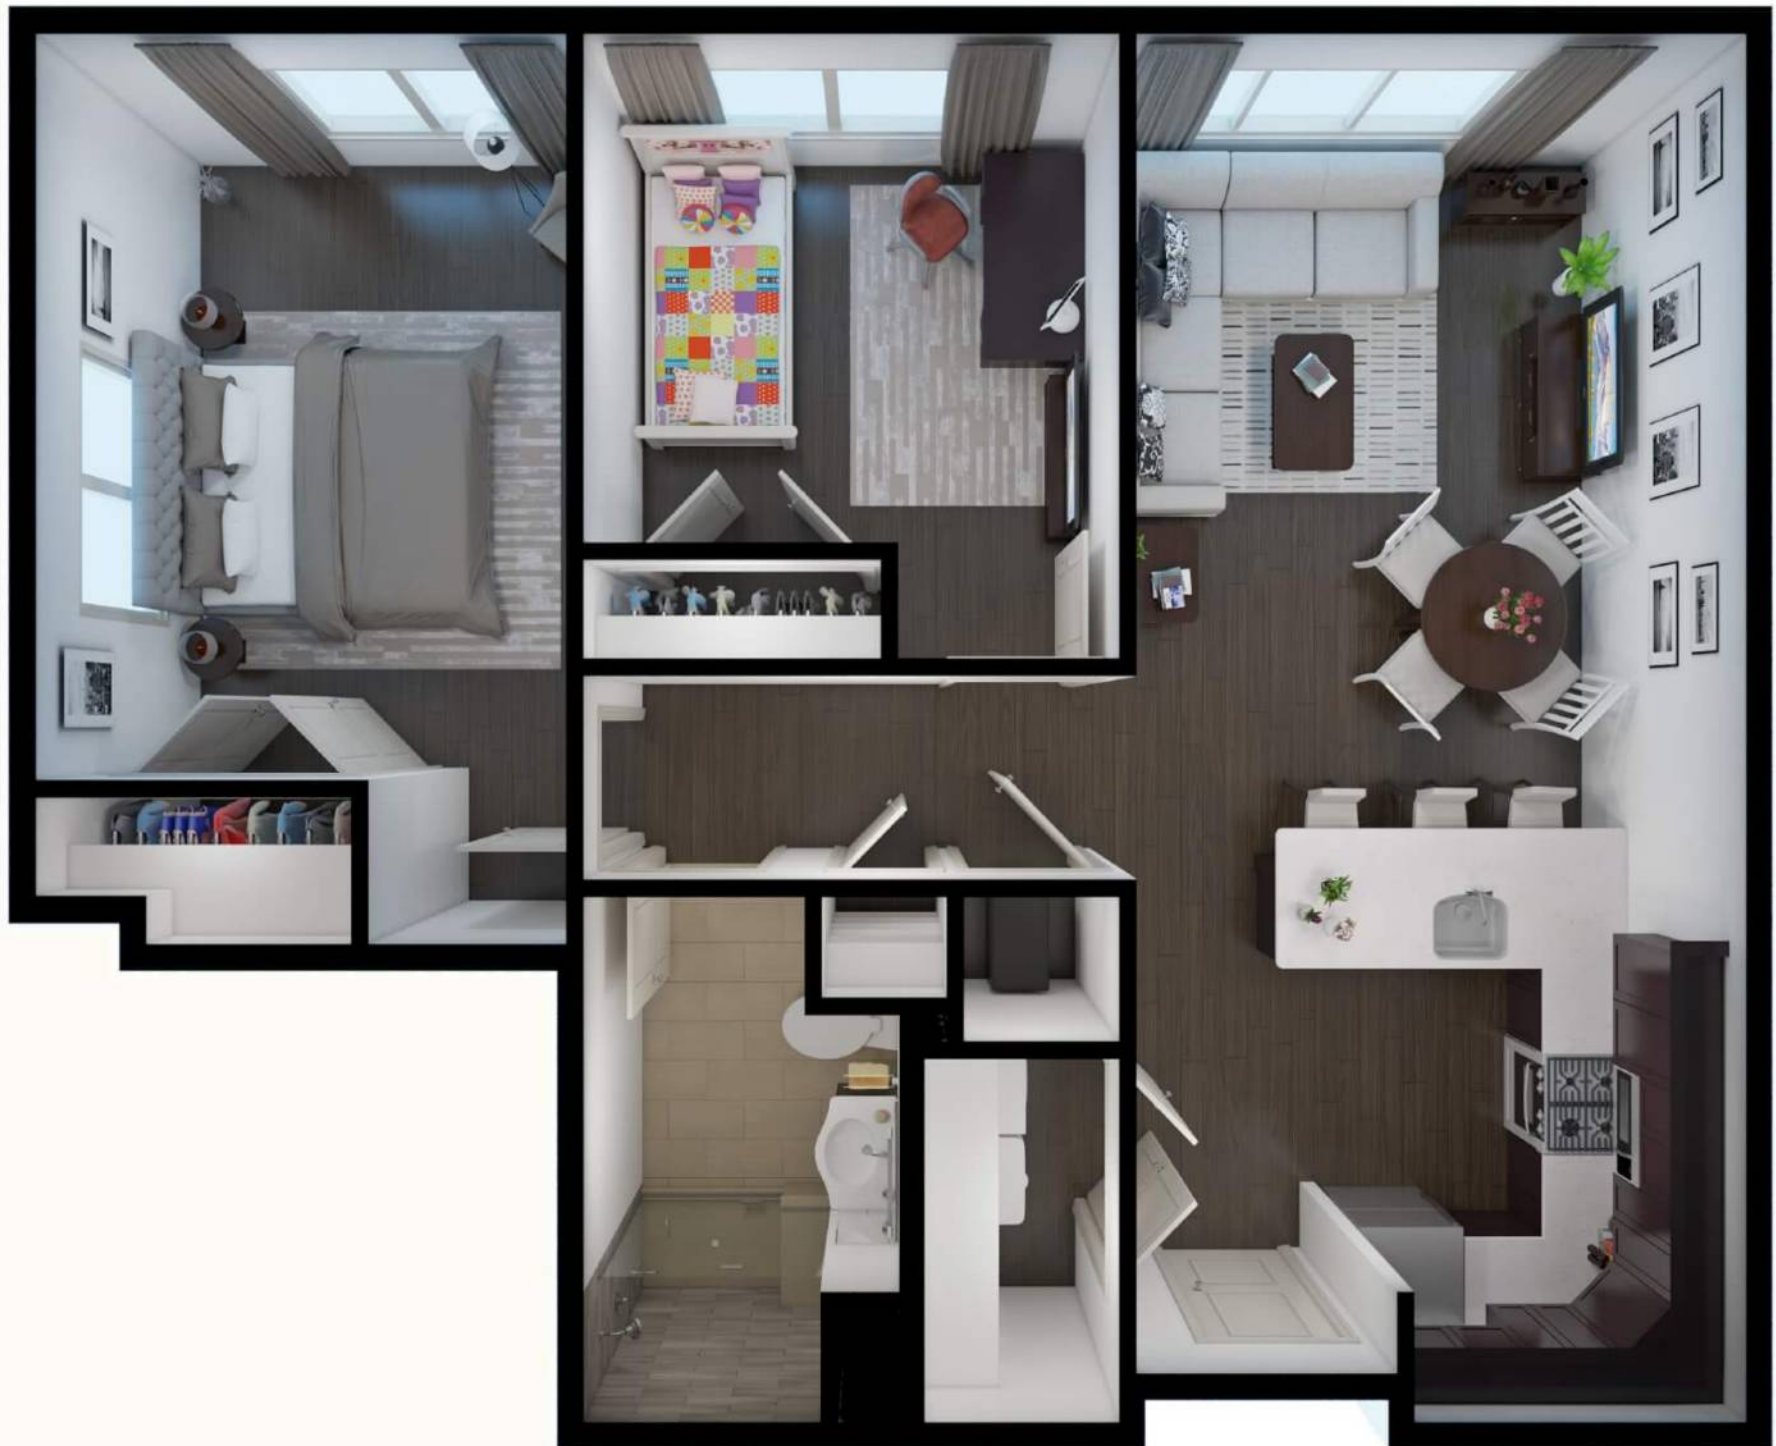

Apartment Units - 101, 201, & 301 - 2 Bedroom, 1 Bath
Size = 953 SF

255 Tuscan

Apartment Units
 101, 201, and 301
 2 Bedroom, 1 Bath
 Size = 953 SF