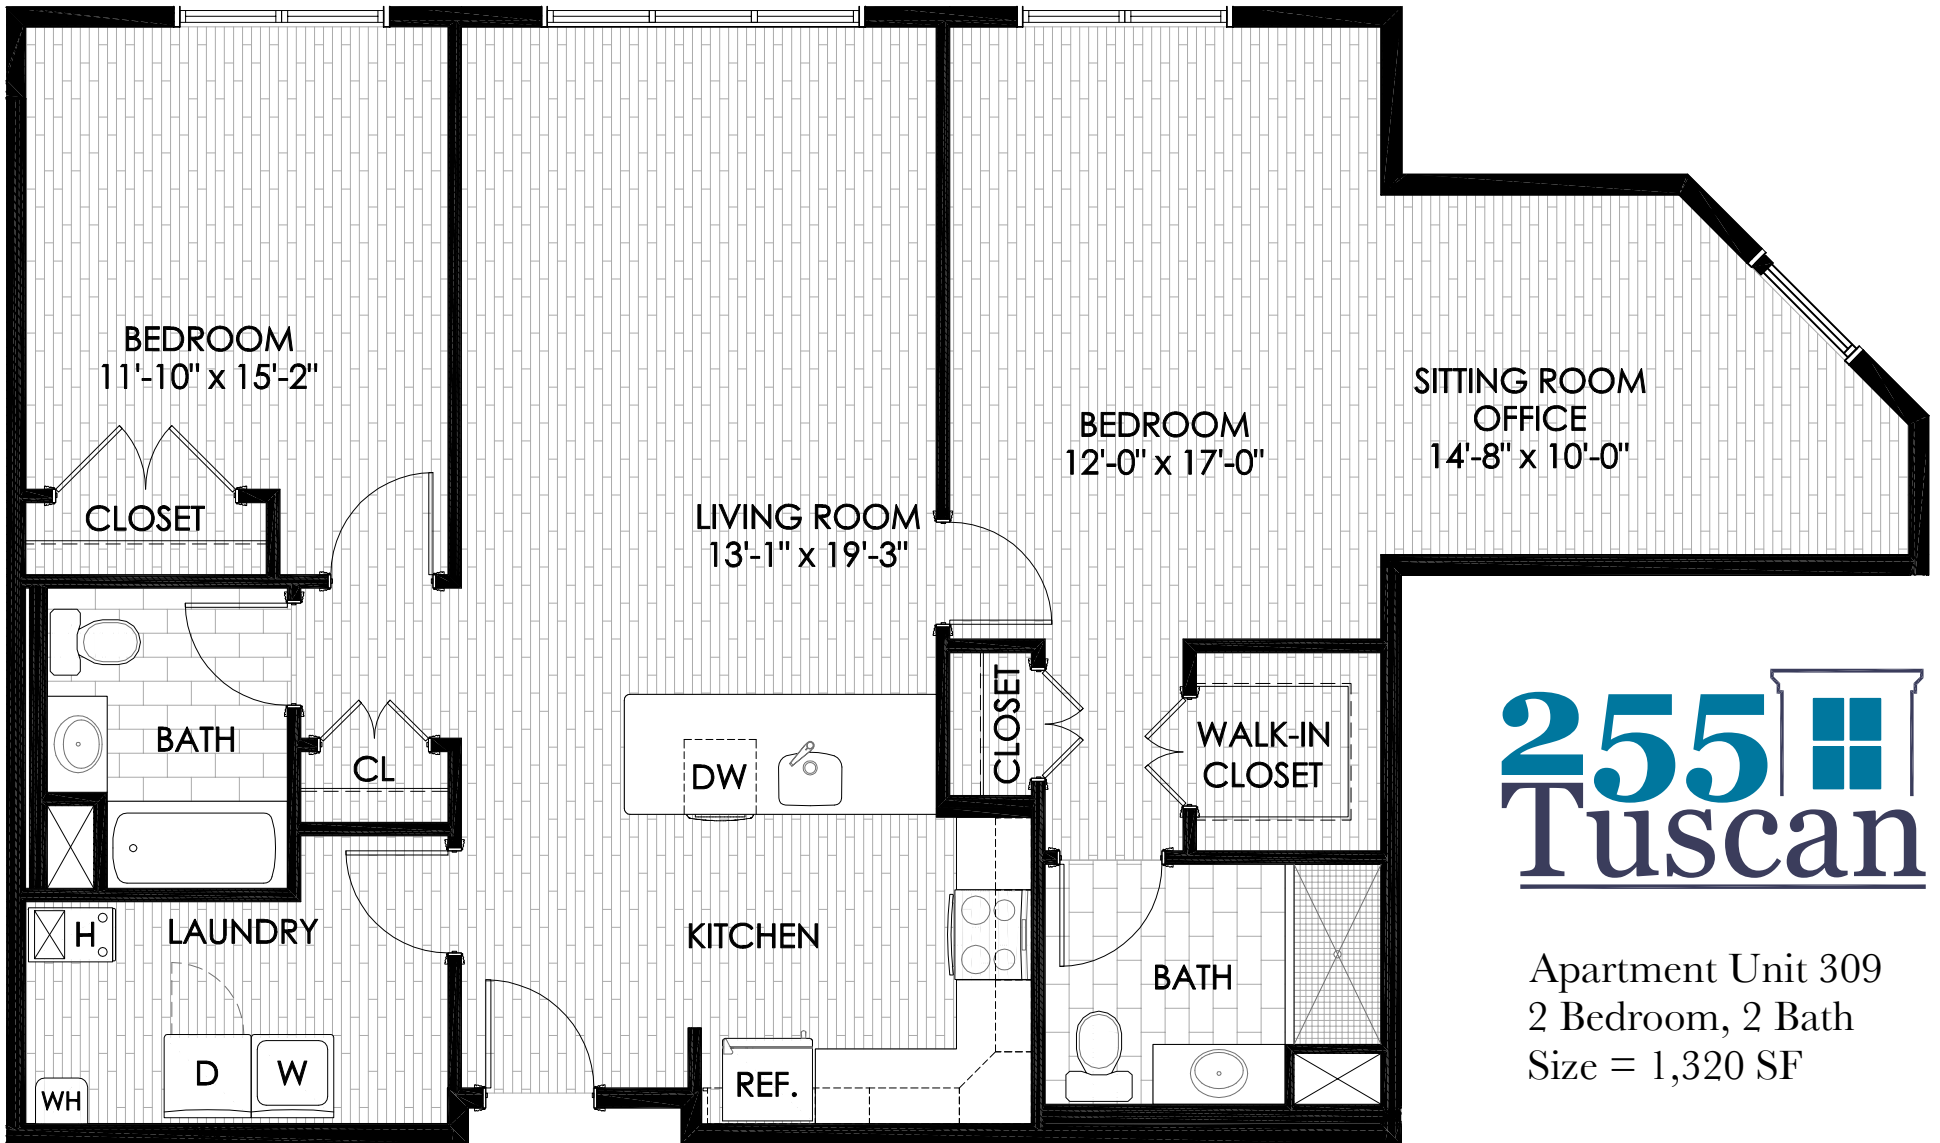

Apartment Unit - 309 - 2 Bedroom, 2 Bath
Size = 1,320 SF

255 Tuscan

Apartment Unit 309
 2 Bedroom, 2 Bath
 Size = 1,320 SF